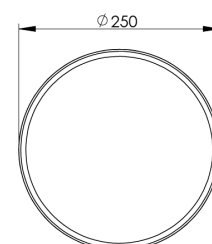

<b>Product Family</b>	Trona
<b>Adjustability</b>	Fixed
<b>Color</b>	
<b>Mounting Type</b>	Surface Mounted
<b>Body</b>	Wood body (birch tree)
<b>Light Source</b>	MP LED
<b>Color Temperature</b>	2700-3000-4000-5000-6500K
<b>Color Rendering Index</b>	CRI>90
<b>Power</b>	14 W
<b>Power Factor</b>	Pf>90
<b>Luminaire Efficiency</b>	90lm/W
<b>Light Beam Angle</b>	132°
<b>Lumen</b>	1260 lm
<b>Operating Voltage</b>	220-240V AC / 50-60 Hz
<b>Light Source Lifetime</b>	50.000 hours Led lifetime
<b>Optic</b>	High efficiency acrylic
<b>Control Type</b>	On/Off
<b>Electrical Insulation Class</b>	Class I
<b>Optional Features</b>	Unavailable
<b>Sealing</b>	IP20
<b>Weight</b>	1,1 Kg
<b>Dimensions</b>	Ø250 x 72 mm

## DIMENSIONS

Lumen value is given according to 4000K value.

Luminaire is F-marked and suitable for direct mounting on normally flammable surfaces.

All components are provided with 5 year limited guarantee. A qualified electrician must ensure proper installation of the product.