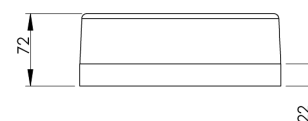

<b>Product Family</b>	Trona
<b>Adjustability</b>	Fixed
<b>Color</b>	
<b>Mounting Type</b>	Surface Mounted
<b>Body</b>	Wood body (birch tree)
<b>Light Source</b>	MP LED
<b>Color Temperature</b>	2700-3000-4000-5000-6500K
<b>Color Rendering Index</b>	CRI>90
<b>Power</b>	14 W
<b>Power Factor</b>	Pf>90
<b>Luminaire Efficiency</b>	90lm/W
<b>Light Beam Angle</b>	132°
<b>Lumen</b>	1260 lm
<b>Operating Voltage</b>	220-240V AC / 50-60 Hz
<b>Light Source Lifetime</b>	50.000 hours Led lifetime
<b>Optic</b>	High efficiency acrylic
<b>Control Type</b>	On/Off
<b>Electrical Insulation Class</b>	Class I
<b>Optional Features</b>	Unavailable
<b>Sealing</b>	IP20
<b>Weight</b>	1,1 Kg
<b>Dimensions</b>	Ø250 x 72 mm

## DIMENSIONS

Lumen value is given according to 4000K value.

Luminaire is F-marked and suitable for direct mounting on normally flammable surfaces.

All components are provided with 5 year limited guarantee. A qualified electrician must ensure proper installation of the product.