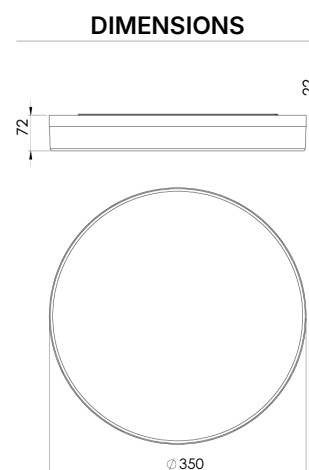

Product Family	Trona
Adjustability	Fixed
Color	
Mounting Type	Surface Mounted
Body	Wood body (birch tree)
Light Source	MP LED
Color Temperature	2700-3000-4000-5000-6500K
Color Rendering Index	CRI>90
Power	18 W
Power Factor	Pf>90
Luminaire Efficiency	90lm/W
Light Beam Angle	132°
Lumen	1620 lm
Operating Voltage	220-240V AC / 50-60 Hz
Light Source Lifetime	50.000 hours Led lifetime
Optic	High efficiency acrylic
Control Type	On/Off
Electrical Insulation Class	Class I
Optional Features	Unavailable
Sealing	IP20
Weight	2,2 Kg
Dimensions	Ø350 x 72 mm