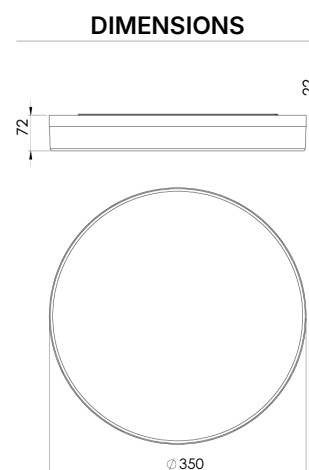

<b>Product Family</b>	Trona
<b>Adjustability</b>	Fixed
<b>Color</b>	
<b>Mounting Type</b>	Surface Mounted
<b>Body</b>	Wood body (birch tree)
<b>Light Source</b>	MP LED
<b>Color Temperature</b>	2700-3000-4000-5000-6500K
<b>Color Rendering Index</b>	CRI>90
<b>Power</b>	25 W
<b>Power Factor</b>	Pf>90
<b>Luminaire Efficiency</b>	90lm/W
<b>Light Beam Angle</b>	132°
<b>Lumen</b>	2250 lm
<b>Operating Voltage</b>	220-240V AC / 50-60 Hz
<b>Light Source Lifetime</b>	50.000 hours Led lifetime
<b>Optic</b>	High efficiency acrylic
<b>Control Type</b>	On/Off
<b>Electrical Insulation Class</b>	Class I
<b>Optional Features</b>	Unavailable
<b>Sealing</b>	IP20
<b>Weight</b>	2,2 Kg
<b>Dimensions</b>	Ø350 x 72 mm