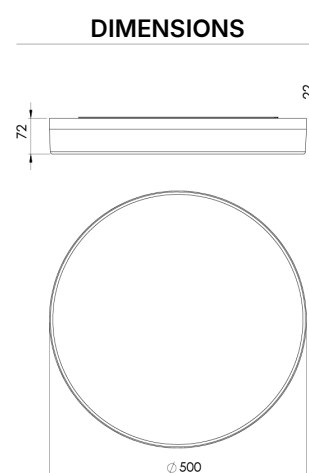

Product Family	Trona
Adjustability	Fixed
Color	
Mounting Type	Surface Mounted
Body	Wood body (birch tree)
Light Source	MP LED
Color Temperature	2700-3000-4000-5000-6500K
Color Rendering Index	CRI>90
Power	30 W
Power Factor	Pf>90
Luminaire Efficiency	90lm/W
Light Beam Angle	132°
Lumen	2700 lm
Operating Voltage	220-240V AC / 50-60 Hz
Light Source Lifetime	50.000 hours Led lifetime
Optic	High efficiency acrylic
Control Type	On/Off
Electrical Insulation Class	Class I
Optional Features	Unavailable
Sealing	IP20
Weight	3,8 Kg
Dimensions	Ø500 x 72 mm