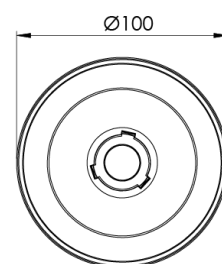

<b>Product Family</b>	Tund
<b>Adjustability</b>	Fixed
<b>Color</b>	White- Black- Gray- RAL
<b>Mounting Type</b>	Surface Mounted
<b>Body</b>	Extruded aluminium body with electrostatic powder coated

<b>Light Source</b>	COB LED
<b>Color Temperature</b>	2700-3000-4000-5000-6500K
<b>Color Rendering Index</b>	CRI>80,CRI>90
<b>Power</b>	10 W
<b>Power Factor</b>	Pf>90
<b>Luminaire Efficiency</b>	105lm/W
<b>Light Beam Angle</b>	15°,24°,40°,60°
<b>Lumen</b>	1050 lm
<b>Operating Voltage</b>	220-240V AC / 50-60 Hz
<b>Light Source Lifetime</b>	50.000 hours Led lifetime
<b>Optic</b>	High efficiency reflector and PC glass

#### Optional Features

<b>Sealing</b>	IP40
<b>Weight</b>	0,52 Kg
<b>Dimensions</b>	Ø100 x L : 100 mm

#### DIMENSIONS

Lumen value is given according to 4000K value.

Luminaire is F-marked and suitable for direct mounting on normally flammable surfaces.

All components are provided with 5 year limited guarantee. A qualified electrician must ensure proper installation of the product.