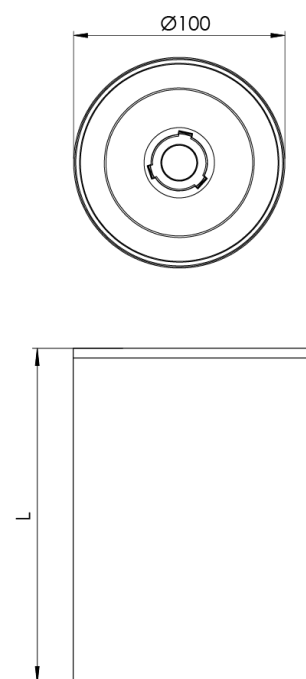

<b>Product Family</b>	Tund
<b>Adjustability</b>	Fixed
<b>Color</b>	White- Black- Gray- RAL
<b>Mounting Type</b>	Surface Mounted
<b>Body</b>	Extruded aluminium body with electrostatic powder coated

<b>Light Source</b>	COB LED
<b>Color Temperature</b>	2700-3000-4000-5000-6500K
<b>Color Rendering Index</b>	CRI>80,CRI>90
<b>Power</b>	20 W
<b>Power Factor</b>	Pf>90
<b>Luminaire Efficiency</b>	105lm/W
<b>Light Beam Angle</b>	15°,24°,40°,60°
<b>Lumen</b>	2096 lm
<b>Operating Voltage</b>	220-240V AC / 50-60 Hz
<b>Light Source Lifetime</b>	50.000 hours Led lifetime
<b>Optic</b>	High efficiency reflector and PC glass

#### Optional Features

<b>Sealing</b>	IP40
<b>Weight</b>	1,4 Kg
<b>Dimensions</b>	Ø100 x L : 183 mm

#### DIMENSIONS

Lumen value is given according to 4000K value.

Luminaire is F-marked and suitable for direct mounting on normally flammable surfaces.

All components are provided with 5 year limited guarantee. A qualified electrician must ensure proper installation of the product.