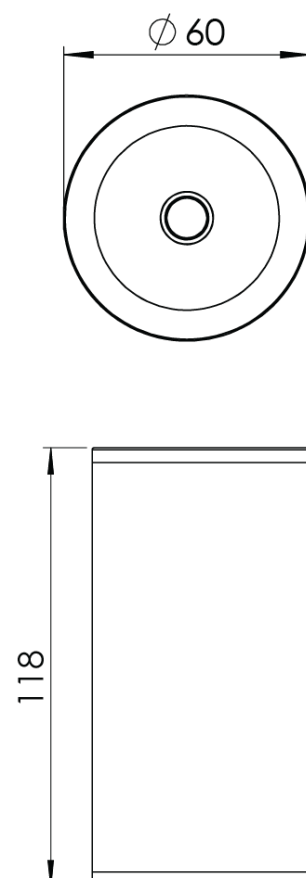

Product Family	Tund
Adjustability	Fixed
Color	White- Black- Gray- RAL
Mounting Type	Surface Mounted
Body	Extruded aluminium body with electrostatic powder coated
Light Source	COB LED
Color Temperature	2700-3000-4000-5000-6500K
Color Rendering Index	CRI>80,CRI>90
Power	7 W
Power Factor	Pf>90
Luminaire Efficiency	103lm/W
Light Beam Angle	15°,24°,36°,60°
Lumen	721 lm
Operating Voltage	220-240V AC / 50-60 Hz
Light Source Lifetime	50.000 hours Led lifetime
Optic	High efficiency reflector and PC glass
Control Type	On/Off
Electrical Insulation Class	Class II
Optional Features	
Sealing	IP40
Weight	0,51 Kg
Dimensions	Ø60 x 118mm

DIMENSIONS

Lumen value is given according to 4000K value.

Luminaire is F-marked and suitable for direct mounting on normally flammable surfaces.

All components are provided with 5 year limited guarantee. A qualified electrician must ensure proper installation of the product.