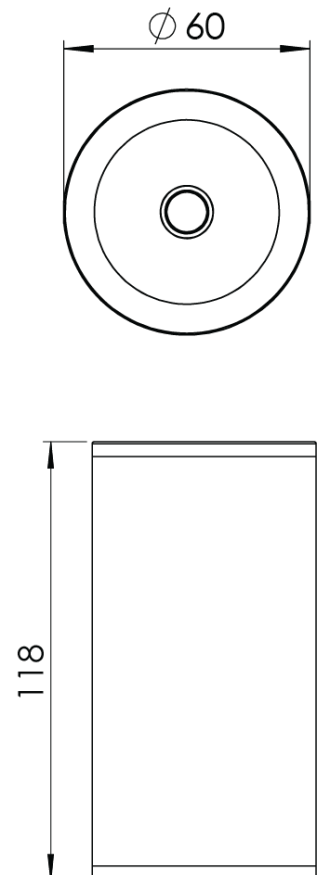

Product Family	Tund
Adjustability	Fixed
Color	White- Black- Gray- RAL
Mounting Type	Surface Mounted
Body	Extruded aluminium body with electrostatic powder coated
Light Source	COB LED
Color Temperature	2700-3000-4000-5000-6500K
Color Rendering Index	CRI>80,CRI>90
Power	9 W
Power Factor	Pf>90
Luminaire Efficiency	103lm/W
Light Beam Angle	15°,24°,36°,60°
Lumen	927 lm
Operating Voltage	220-240V AC / 50-60 Hz
Light Source Lifetime	50.000 hours Led lifetime
Optic	High efficiency reflector and PC glass
Control Type	On/Off
Electrical Insulation Class	Class II
Optional Features	
Sealing	IP40
Weight	0,51 Kg
Dimensions	Ø60 x 118mm

DIMENSIONS

Lumen value is given according to 4000K value.

Luminaire is F-marked and suitable for direct mounting on normally flammable surfaces.

All components are provided with 5 year limited guarantee. A qualified electrician must ensure proper installation of the product.