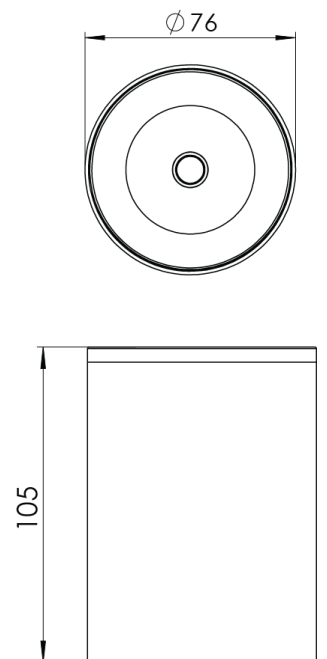

Product Family	Tund
Adjustability	Fixed
Color	White- Black- Gray- RAL
Mounting Type	Surface Mounted
Body	Extruded aluminium body with electrostatic powder coated

Light Source	COB LED
Color Temperature	2700-3000-4000-5000-6500K
Color Rendering Index	CRI>80,CRI>90
Power	9 W
Power Factor	Pf>90
Luminaire Efficiency	103lm/W
Light Beam Angle	15°,24°,36°,60°
Lumen	927 lm
Operating Voltage	220-240V AC / 50-60 Hz
Light Source Lifetime	50.000 hours Led lifetime
Optic	High efficiency reflector and PC glass

Control Type	On/Off
Electrical Insulation Class	Class II

Optional Features

Sealing	IP40
Weight	1 Kg
Dimensions	Ø76 x 105mm

DIMENSIONS

Lumen value is given according to 4000K value.
 Luminaire is F-marked and suitable for direct mounting on normally flammable surfaces.
 All components are provided with 5 year limited guarantee. A qualified electrician must ensure proper installation of the product.