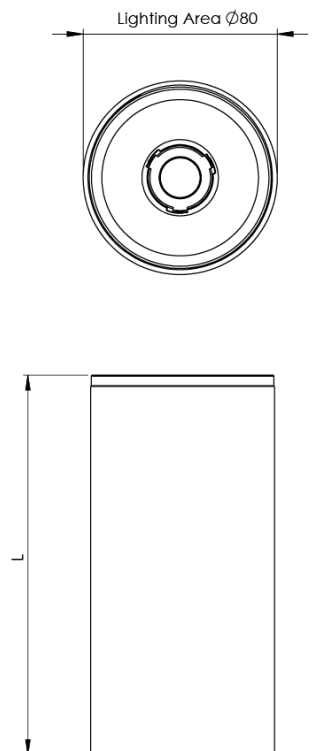

Product Family	Tund
Adjustability	Fixed
Color	White- Black- Gray- RAL
Mounting Type	Surface Mounted
Body	Injection aluminium body with electrostatic powder coated
Light Source	COB LED
Color Temperature	2700-3000-4000-5000-6500K
Color Rendering Index	CRI>90
Power	14 W
Power Factor	Pf>90
Luminaire Efficiency	105 lm/W
Light Beam Angle	24° ,40° ,60°
Lumen	1470 lm
Operating Voltage	220-240V AC / 50-60 Hz
Light Source Lifetime	50.000 hours Led lifetime
Optic	High efficiency reflector and PC glass
Control Type	On/Off - Dali
Electrical Insulation Class	Class II
Optional Features	
Sealing	IP40
Weight	0,420 Kg
Dimensions	80 x L: 105 mm

DIMENSIONS

Lumen value is given according to 4000K value.

Luminaire is F-marked and suitable for direct mounting on normally flammable surfaces.

All components are provided with 5 year limited guarantee. A qualified electrician must ensure proper installation of the product.