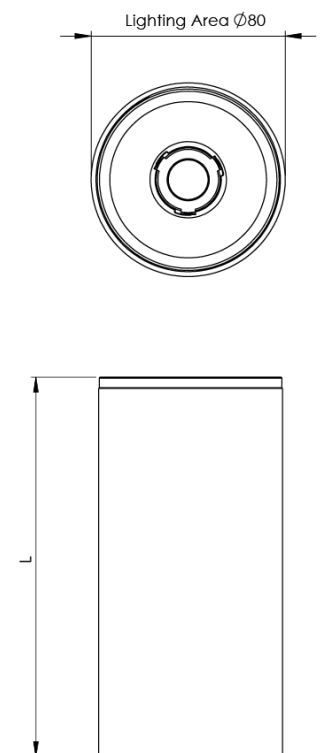

Product Family	Tund
Adjustability	Fixed
Color	White- Black- Gray- RAL
Mounting Type	Surface Mounted
Body	Injection aluminium body with electrostatic powder coated
Light Source	COB LED
Color Temperature	2700-3000-4000-5000-6500K
Color Rendering Index	CRI>90
Power	20 W
Power Factor	Pf>90
Luminaire Efficiency	105 lm/W
Light Beam Angle	24° ,40° ,60°
Lumen	2096 lm
Operating Voltage	220-240V AC / 50-60 Hz
Light Source Lifetime	50.000 hours Led lifetime
Optic	High efficiency reflector and PC glass
Control Type	On/Off - Dali
Electrical Insulation Class	Class II
Optional Features	
Sealing	IP40
Weight	0,700 Kg
Dimensions	80 x L: 167 mm

DIMENSIONS

Lumen value is given according to 4000K value.

Luminaire is F-marked and suitable for direct mounting on normally flammable surfaces.

All components are provided with 5 year limited guarantee. A qualified electrician must ensure proper installation of the product.