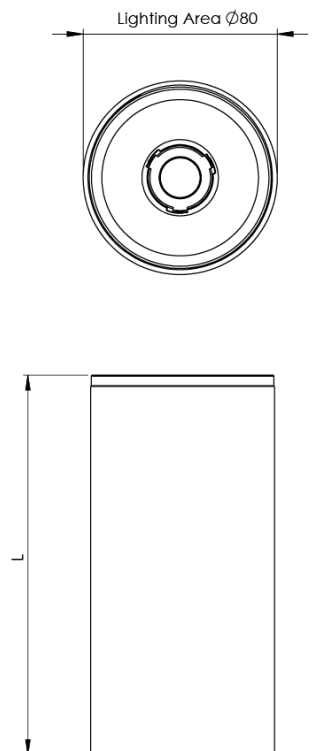

Product Family	Tund
Adjustability	Fixed
Color	White- Black- Gray- RAL
Mounting Type	Surface Mounted
Body	Injection aluminium body with electrostatic powder coated
Light Source	COB LED
Color Temperature	2700-3000-4000-5000-6500K
Color Rendering Index	CRI>90
Power	28 W
Power Factor	Pf>90
Luminaire Efficiency	105 lm/W
Light Beam Angle	24° ,40° ,60°
Lumen	2950 lm
Operating Voltage	220-240V AC / 50-60 Hz
Light Source Lifetime	50.000 hours Led lifetime
Optic	High efficiency reflector and PC glass
Control Type	On/Off - Dali
Electrical Insulation Class	Class II
Optional Features	
Sealing	IP40
Weight	0,800 Kg
Dimensions	80 x L: 167 mm

DIMENSIONS

Lumen value is given according to 4000K value.

Luminaire is F-marked and suitable for direct mounting on normally flammable surfaces.

All components are provided with 5 year limited guarantee. A qualified electrician must ensure proper installation of the product.