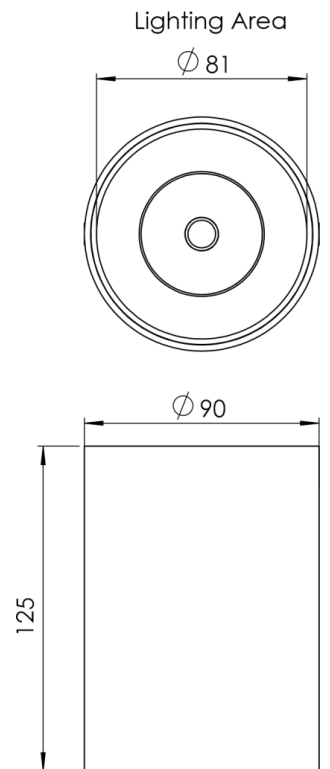

Product Family	Tund
Adjustability	Fixed
Color	White- Black- Gray- RAL
Mounting Type	Surface Mounted
Body	Extruded aluminium body with electrostatic powder coated
Light Source	COB LED
Color Temperature	2700-3000-4000-5000-6500K
Color Rendering Index	CRI>80,CRI>90
Power	14 W
Power Factor	Pf>90
Luminaire Efficiency	100lm/W
Light Beam Angle	15°,24°,36°,60°
Lumen	1400 lm
Operating Voltage	220-240V AC / 50-60 Hz
Light Source Lifetime	50.000 hours Led lifetime
Optic	High efficiency reflector and PC glass
Control Type	On/Off
Electrical Insulation Class	Class II
Optional Features	
Sealing	IP40
Weight	0,6 Kg
Dimensions	Ø90 x 125 mm

DIMENSIONS

Lumen value is given according to 4000K value.

Luminaire is F-marked and suitable for direct mounting on normally flammable surfaces.

All components are provided with 5 year limited guarantee. A qualified electrician must ensure proper installation of the product.