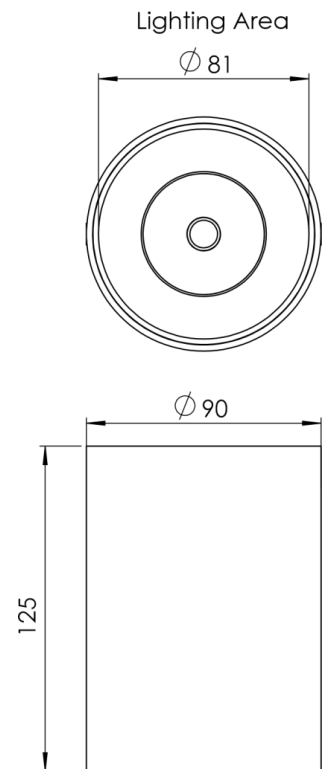

Product Family	Tund
Adjustability	Fixed
Color	White- Black- Gray- RAL
Mounting Type	Surface Mounted
Body	Extruded aluminium body with electrostatic powder coated
Light Source	COB LED
Color Temperature	2700-3000-4000-5000-6500K
Color Rendering Index	CRI>80,CRI>90
Power	7 W
Power Factor	Pf>90
Luminaire Efficiency	100lm/W
Light Beam Angle	15°,24°,36°,60°
Lumen	700 lm
Operating Voltage	220-240V AC / 50-60 Hz
Light Source Lifetime	50.000 hours Led lifetime
Optic	High efficiency reflector and PC glass
Control Type	On/Off
Electrical Insulation Class	Class II
Optional Features	
Sealing	IP40
Weight	0,6 Kg
Dimensions	Ø90 x 125 mm

DIMENSIONS

Lumen value is given according to 4000K value.

Luminaire is F-marked and suitable for direct mounting on normally flammable surfaces.

All components are provided with 5 year limited guarantee. A qualified electrician must ensure proper installation of the product.