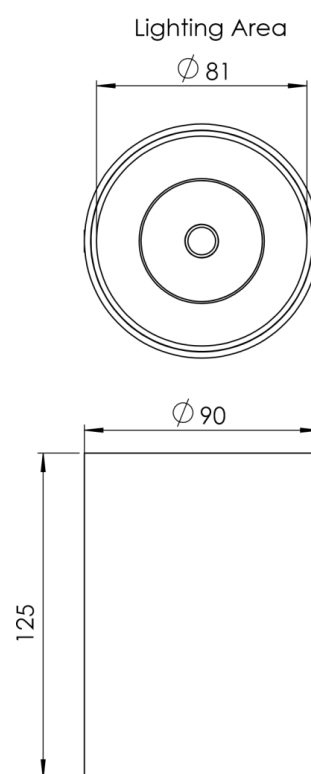

Product Family	Tund
Adjustability	Fixed
Color	White- Black- Gray- RAL
Mounting Type	Surface Mounted
Body	Extruded aluminium body with electrostatic powder coated

Light Source	COB LED
Color Temperature	2700-3000-4000-5000-6500K
Color Rendering Index	CRI>80,CRI>90
Power	9 W
Power Factor	Pf>90
Luminaire Efficiency	100lm/W
Light Beam Angle	15°,24°,36°,60°
Lumen	900 lm
Operating Voltage	220-240V AC / 50-60 Hz
Light Source Lifetime	50.000 hours Led lifetime
Optic	High efficiency reflector and PC glass

Control Type	On/Off
Electrical Insulation Class	Class II

Optional Features

Sealing	IP40
Weight	0,6 Kg
Dimensions	Ø90 x 125 mm

DIMENSIONS

Lumen value is given according to 4000K value.

Luminaire is F-marked and suitable for direct mounting on normally flammable surfaces.