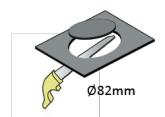

Product Family	Vardo
Adjustability	Adjustable: 15°&15°
Color	White- Black- Gray- RAL
Mounting Type	Adjustable Recessed Mounted
Body	Die-cast aluminium body with electrostatic powder coated

Light Source	COB LED
Color Temperature	2700-3000-4000-5000-6500K
Color Rendering Index	CRI>80,CRI>90
Power	7 W
Power Factor	Pf>90
Luminaire Efficiency	103lm/W
Light Beam Angle	15°,24°,36°,60°
Lumen	721 lm
Operating Voltage	220-240V AC / 50-60 Hz
Light Source Lifetime	50.000 hours Led lifetime
Optic	High efficiency reflector and PC glass

Control Type	On/Off – Dali
Electrical Insulation Class	Class II
Optional Features	Emergency kit system can be integrated

Sealing	IP20
Weight	0,8 Kg
Dimensions	Ø91,5 x 62mm

DIMENSIONS

Lumen value is given according to 4000K value.