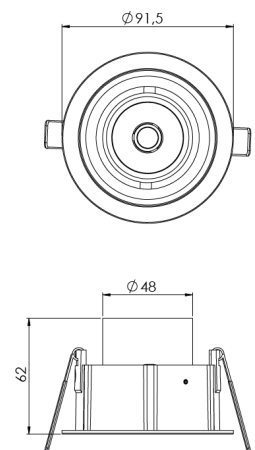

Product Family	Vardo
Adjustability	Adjustable: 15°&15°
Color	White- Black- Gray- RAL
Mounting Type	Adjustable Recessed Mounted
Body	Die-cast aluminium body with electrostatic powder coated

Light Source	COB LED
Color Temperature	2700-3000-4000-5000-6500K
Color Rendering Index	CRI>80,CRI>90
Power	7 W
Power Factor	Pf>90
Luminaire Efficiency	103lm/W
Light Beam Angle	15°,24°,36°,60°
Lumen	721 lm
Operating Voltage	220-240V AC / 50-60 Hz
Light Source Lifetime	50.000 hours Led lifetime
Optic	High efficiency reflector and PC glass

Control Type	On/Off – Dali
Electrical Insulation Class	Class II
Optional Features	Emergency kit system can be integrated

Sealing	IP20
Weight	0,8 Kg
Dimensions	Ø91,5 x 62mm

DIMENSIONS

Lumen value is given according to 4000K value.