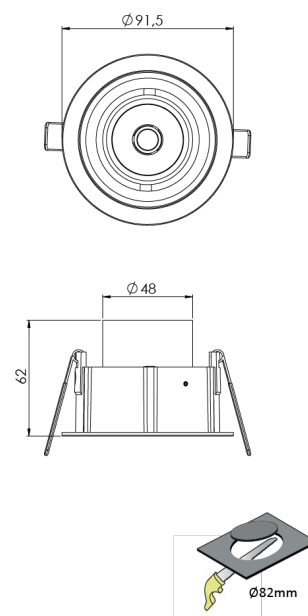

Product Family	Vardo
Adjustability	Adjustable: 15°&15°
Color	White- Black- Gray- RAL
Mounting Type	Adjustable Recessed Mounted
Body	Die-cast aluminium body with electrostatic powder coated

Light Source	COB LED
Color Temperature	2700-3000-4000-5000-6500K
Color Rendering Index	CRI>80,CRI>90
Power	9 W
Power Factor	Pf>90
Luminaire Efficiency	103lm/W
Light Beam Angle	15°,24°,36°,60°
Lumen	927 lm
Operating Voltage	220-240V AC / 50-60 Hz
Light Source Lifetime	50.000 hours Led lifetime
Optic	High efficiency reflector and PC glass

Control Type	On/Off – Dali
Electrical Insulation Class	Class II
Optional Features	Emergency kit system can be integrated

Sealing	IP20
Weight	0,8 Kg
Dimensions	Ø91,5 x 62mm

DIMENSIONS

Lumen value is given according to 4000K value.