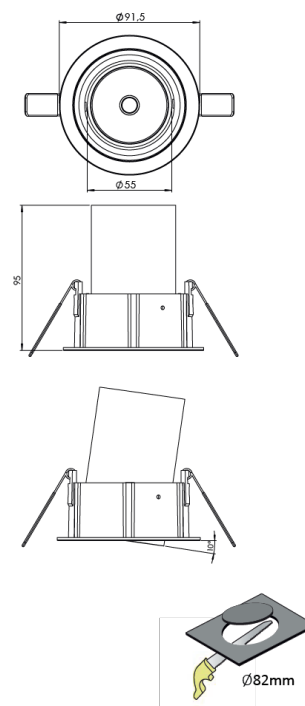

Product Family	Vardo
Adjustability	Adjustable: 10°&10°
Color	White- Black- Gray- RAL
Mounting Type	Adjustable Recessed Mounted
Body	Die-cast aluminium body with electrostatic powder coated

Light Source	COB LED
Color Temperature	2700-3000-4000-5000-6500K
Color Rendering Index	CRI>80,CRI>90
Power	14 W
Power Factor	Pf>90
Luminaire Efficiency	103lm/W
Light Beam Angle	15°,24°,36°,60°
Lumen	1442 lm
Operating Voltage	220-240V AC / 50-60 Hz
Light Source Lifetime	50.000 hours Led lifetime
Optic	High efficiency acrylic lens

Control Type	On/Off – Dali
Electrical Insulation Class	Class II
Optional Features	Emergency kit system can be integrated

Sealing	IP20
Weight	0,55 Kg
Dimensions	Ø91,5 x 95mm

DIMENSIONS

Lumen value is given according to 4000K value.