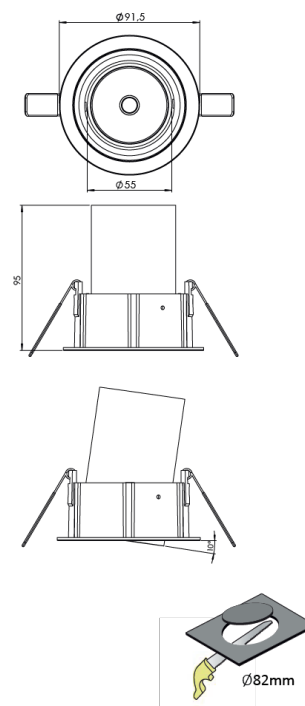

Product Family	Vardo
Adjustability	Adjustable: 10°&10°
Color	White- Black- Gray- RAL
Mounting Type	Adjustable Recessed Mounted
Body	Die-cast aluminium body with electrostatic powder coated

Light Source	COB LED
Color Temperature	2700-3000-4000-5000-6500K
Color Rendering Index	CRI>80,CRI>90
Power	7 W
Power Factor	Pf>90
Luminaire Efficiency	103lm/W
Light Beam Angle	15°,24°,36°,60°
Lumen	721 lm
Operating Voltage	220-240V AC / 50-60 Hz
Light Source Lifetime	50.000 hours Led lifetime
Optic	High efficiency acrylic lens

Control Type	On/Off – Dali
Electrical Insulation Class	Class II
Optional Features	Emergency kit system can be integrated

Sealing	IP20
Weight	0,55 Kg
Dimensions	Ø91,5 x 95mm

DIMENSIONS

Lumen value is given according to 4000K value.