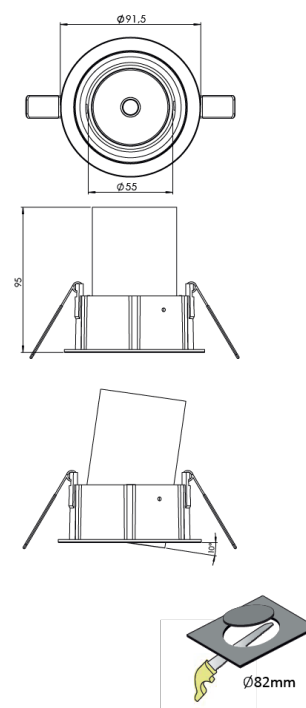

<b>Product Family</b>	Vardo
<b>Adjustability</b>	Adjustable: 10°&10°
<b>Color</b>	White- Black- Gray- RAL
<b>Mounting Type</b>	Adjustable Recessed Mounted
<b>Body</b>	Die-cast aluminium body with electrostatic powder coated

<b>Control Type</b>	On/Off – Dali
<b>Electrical Insulation Class</b>	Class II
<b>Optional Features</b>	Emergency kit system can be integrated

<b>Sealing</b>	IP20
<b>Weight</b>	0,55 Kg
<b>Dimensions</b>	Ø91,5 x 95mm

## DIMENSIONS

Lumen value is given according to 4000K value.

Luminaire is F-marked and suitable for direct mounting on normally flammable surfaces.

All components are provided with 5 year limited guarantee. A qualified electrician must ensure proper installation of the product.