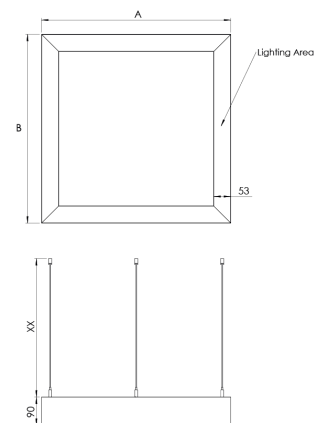

Product Family	Varna
Adjustability	Fixed
Color	White- Black- Gray- RAL
Mounting Type	Pendant
Body	Extruded aluminium body with electrostatic powder coated

DIMENSIONS

Light Source	MP LED
Color Temperature	2700-3000-4000-5000-6500K
Color Rendering Index	CRI>80, CRI>90
Power	70 W
Power Factor	Pf>90
Luminaire Efficiency	65 lm/W
Light Beam Angle	120°
Lumen	4550 lm
Operating Voltage	220-240V AC / 50-60 Hz
Light Source Lifetime	50.000 hours Led lifetime
Optic	High efficiency opal diffusers

Control Type	On/Off- Dali
Electrical Insulation Class	Class II
Optional Features	Emergency kit system can be integrated
Sealing	IP20
Weight	3,5 Kg
Dimensions	90 - 600x600mm

Lumen value is given according to 4000K value.