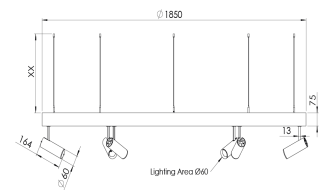

Product Family	Varo
Adjustability	Adjustable: 350° - 90°
Color	White- Black- Gray- RAL
Mounting Type	Pendant
Body	Extruded aluminium body with electrostatic powder coated

Light Source	COB LED
Color Temperature	2700-3000-4000-5000-6500K
Color Rendering Index	CRI>80,CRI>90
Power	42 W
Power Factor	Pf>90
Luminaire Efficiency	103lm/W
Light Beam Angle	15°,24°,36°,60°
Lumen	4326 lm
Operating Voltage	220-240V AC / 50-60 Hz
Light Source Lifetime	50.000 hours Led lifetime
Optic	High efficiency reflector and PC glass

Control Type	On/Off- Dali
Electrical Insulation Class	Cass I
Optional Features	Unavailable

Sealing	IP40
Weight	24 Kg
Dimensions	Ø60 x 164 - Ø1850 x 75

DIMENSIONS

Lumen value is given according to 3000K value.