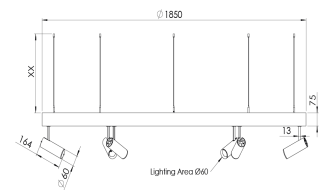

Product Family	Varo
Adjustability	Adjustable: 350° - 90°
Color	White- Black- Gray- RAL
Mounting Type	Pendant
Body	Extruded aluminium body with electrostatic powder coated

Light Source	COB LED
Color Temperature	2700-3000-4000-5000-6500K
Color Rendering Index	CRI>80,CRI>90
Power	54 W
Power Factor	Pf>90
Luminaire Efficiency	103lm/W
Light Beam Angle	15°,24°,36°,60°
Lumen	5562 lm
Operating Voltage	220-240V AC / 50-60 Hz
Light Source Lifetime	50.000 hours Led lifetime
Optic	High efficiency reflector and PC glass

Control Type	On/Off- Dali
Electrical Insulation Class	Cass I
Optional Features	Unavailable

Sealing	IP40
Weight	24 Kg
Dimensions	Ø60 x 164 - Ø1850 x 75

DIMENSIONS

Lumen value is given according to 3000K value.