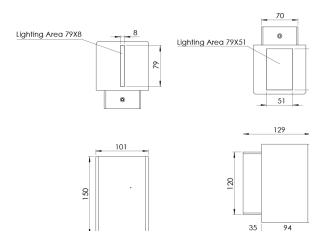

<b>Product Family</b>	Vaska
<b>Adjustability</b>	Fixed
<b>Color</b>	White- Black- Gray- RAL
<b>Mounting Type</b>	Surface Mounted
<b>Body</b>	Aluminium body with electrostatic powder coated
<b>Light Source</b>	HPLED
<b>Color Temperature</b>	2700-3000-4000-5000-6500K
<b>Color Rendering Index</b>	CRI>80
<b>Power</b>	7 W
<b>Power Factor</b>	Pf>90
<b>Luminaire Efficiency</b>	15lm/W
<b>Light Beam Angle</b>	10°,40°
<b>Lumen</b>	105 lm
<b>Operating Voltage</b>	220-240V AC / 50-60 Hz
<b>Light Source Lifetime</b>	50.000 hours Led lifetime
<b>Optic</b>	High efficiency acrylic lens
<b>Control Type</b>	On/Off
<b>Electrical Insulation Class</b>	Class I
<b>Optional Features</b>	Unavailable
<b>Sealing</b>	IP20, IP65
<b>Weight</b>	1,1 Kg
<b>Dimensions</b>	129 X 150 mm

## DIMENSIONS

Lumen value is given according to 3000K value.

Luminaire is F-marked and suitable for direct mounting on normally flammable surfaces.

All components are provided with 5 year limited guarantee. A qualified electrician must ensure proper installation of the product.