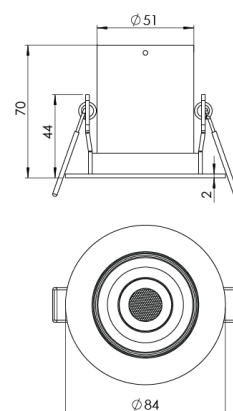

Product Family	Vela
Adjustability	Fixed
Color	White- Black- Gray- RAL
Mounting Type	Recessed Mounted
Body	Aluminium body with electrostatic powder coated

Light Source	POWER LED
Color Temperature	3000-4000-5000-6500K
Color Rendering Index	CRI>80
Power	2,5 W
Power Factor	Pf>90
Luminaire Efficiency	80lm/W
Light Beam Angle	10°,25°,40°,60°
Lumen	200 lm
Operating Voltage	220-240V AC / 50-60 Hz
Light Source Lifetime	50.000 hours Led lifetime
Optic	High efficiency lens

Control Type	On/Off
Electrical Insulation Class	Class II
Optional Features	Emergency kit system can be integrated

Sealing	IP20
Weight	0,25 Kg
Dimensions	Ø84 x 70 mm

DIMENSIONS

Lumen value is given according to 3000K value.