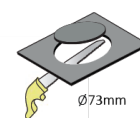

Product Family	Vela
Adjustability	Fixed
Color	White- Black- Gray- RAL
Mounting Type	Recessed Mounted
Body	Aluminium body with electrostatic powder coated

Light Source	POWER LED
Color Temperature	3000-4000-5000-6500K
Color Rendering Index	CRI>80
Power	2,5 W
Power Factor	Pf>90
Luminaire Efficiency	80lm/W
Light Beam Angle	10°,25°,40°,60°
Lumen	200 lm
Operating Voltage	220-240V AC / 50-60 Hz
Light Source Lifetime	50.000 hours Led lifetime
Optic	High efficiency lens

Control Type	On/Off
Electrical Insulation Class	Class II
Optional Features	Emergency kit system can be integrated

Sealing	IP20
Weight	0,25 Kg
Dimensions	Ø84 x 70 mm

DIMENSIONS

Lumen value is given according to 3000K value.