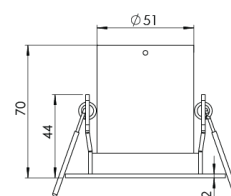

Control Type	On/Off
Electrical Insulation Class	Class II
Optional Features	Emergency kit system can be integrated

Sealing	IP20
Weight	0,45 Kg
Dimensions	Ø85 x 70 mm

DIMENSIONS

Lumen value is given according to 3000K value.