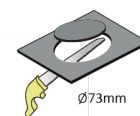

Product Family	Vela
Adjustability	Fixed
Color	White- Black- Gray- RAL
Mounting Type	Recessed Mounted
Body	Aluminium body with electrostatic powder coated

Light Source	POWER LED
Color Temperature	3000-4000-5000-6500K
Color Rendering Index	CRI>80
Power	5 W
Power Factor	Pf>90
Luminaire Efficiency	80lm/W
Light Beam Angle	10°,25°,40°,60°
Lumen	400 lm
Operating Voltage	220-240V AC / 50-60 Hz
Light Source Lifetime	50.000 hours Led lifetime
Optic	High efficiency lens

Control Type	On/Off
Electrical Insulation Class	Class II
Optional Features	Emergency kit system can be integrated

Sealing	IP20
Weight	0,45 Kg
Dimensions	Ø85 x 70 mm

DIMENSIONS

Lumen value is given according to 3000K value.