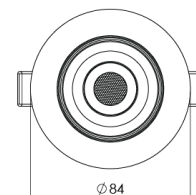

Product Family	Vela
Adjustability	Fixed
Color	White- Black- Gray- RAL
Mounting Type	Recessed Mounted
Body	Aluminium body with electrostatic powder coated

Light Source	POWER LED
Color Temperature	3000-4000-5000-6500K
Color Rendering Index	CRI>80
Power	5 W
Power Factor	Pf>90
Luminaire Efficiency	80lm/W
Light Beam Angle	10°,25°,40°,60°
Lumen	400 lm
Operating Voltage	220-240V AC / 50-60 Hz
Light Source Lifetime	50.000 hours Led lifetime
Optic	High efficiency lens

Control Type	On/Off
Electrical Insulation Class	Class II
Optional Features	Emergency kit system can be integrated

Sealing	IP20
Weight	0,45 Kg
Dimensions	Ø85 x 70 mm

DIMENSIONS

Lumen value is given according to 3000K value.