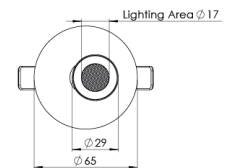

DIMENSIONS

Lumen value is given according to 3000K value.

Luminaire is F-marked and suitable for direct mounting on normally flammable surfaces.

All components are provided with 5 year limited guarantee. A qualified electrician must ensure proper installation of the product.