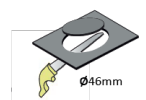

DIMENSIONS

Lumen value is given according to 3000K value.

Luminaire is F-marked and suitable for direct mounting on normally flammable surfaces.

All components are provided with 5 year limited guarantee. A qualified electrician must ensure proper installation of the product.