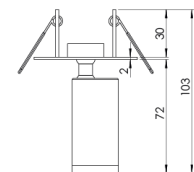

DIMENSIONS

Lumen value is given according to 3000K value.

Luminaire is F-marked and suitable for direct mounting on normally flammable surfaces.

All components are provided with 5 year limited guarantee. A qualified electrician must ensure proper installation of the product.