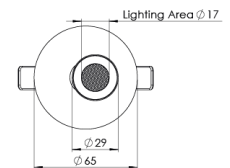

DIMENSIONS

Lumen value is given according to 3000K value.

Luminaire is F-marked and suitable for direct mounting on normally flammable surfaces.

All components are provided with 5 year limited guarantee. A qualified electrician must ensure proper installation of the product.