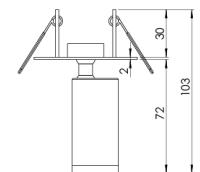

DIMENSIONS

Lumen value is given according to 3000K value.

Luminaire is F-marked and suitable for direct mounting on normally flammable surfaces.

All components are provided with 5 year limited guarantee. A qualified electrician must ensure proper installation of the product.