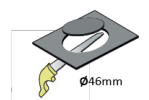

DIMENSIONS

Lumen value is given according to 3000K value.

Luminaire is F-marked and suitable for direct mounting on normally flammable surfaces.

All components are provided with 5 year limited guarantee. A qualified electrician must ensure proper installation of the product.