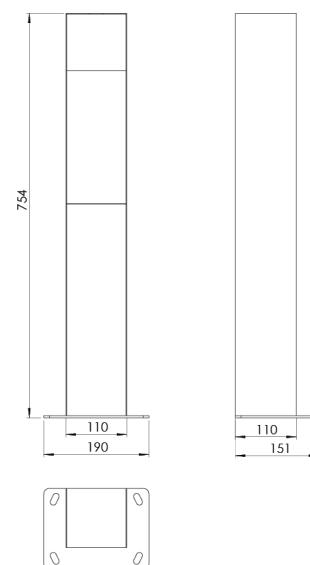

Product Family	Velin
Adjustability	Fixed
Color	White- Black- Gray- RAL
Mounting Type	
Body	Extruded aluminium body with electrostatic powder coated
Light Source	HP LED
Color Temperature	2700-3000-4000-5000-6500K
Color Rendering Index	CRI>80,CRI>90
Power	5,3 W
Power Factor	Pf>90
Luminaire Efficiency	65lm/W
Light Beam Angle	
Lumen	345 lm
Operating Voltage	220-240V AC / 50-60 Hz
Light Source Lifetime	50.000 hours Led lifetime
Optic	High efficiency acrylic lens and transparency glass
Control Type	On/Off
Electrical Insulation Class	Class I
Optional Features	Unavailable
Sealing	IP65
Weight	5,2 Kg
Dimensions	110 x 754 mm

DIMENSIONS

Lumen value is given according to 3000K value.

Luminaire is F-marked and suitable for direct mounting on normally flammable surfaces.

All components are provided with 5 year limited guarantee. A qualified electrician must ensure proper installation of the product.