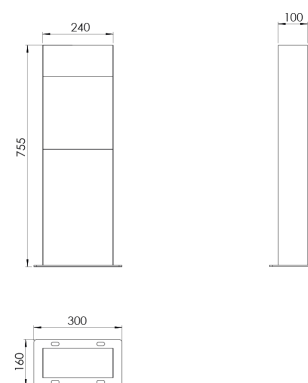

Product Family	Velin
Adjustability	Fixed
Color	White- Black- Gray- RAL
Mounting Type	
Body	Extruded aluminium body with electrostatic powder coated
Light Source	HP LED
Color Temperature	2700-3000-4000-5000-6500K
Color Rendering Index	CRI>80,CRI>90
Power	14 W
Power Factor	Pf>90
Luminaire Efficiency	65lm/W
Light Beam Angle	
Lumen	910 lm
Operating Voltage	220-240V AC / 50-60 Hz
Light Source Lifetime	50.000 hours Led lifetime
Optic	High efficiency acrylic lens and transparency glass
Control Type	On/Off- Dali
Electrical Insulation Class	Class I
Optional Features	Unavailable
Sealing	IP65
Weight	7,7 Kg
Dimensions	100 x 240 x 755 mm

DIMENSIONS

Lumen value is given according to 3000K value.

Luminaire is F-marked and suitable for direct mounting on normally flammable surfaces.

All components are provided with 5 year limited guarantee. A qualified electrician must ensure proper installation of the product.