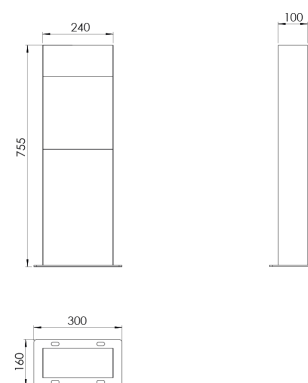

<b>Product Family</b>	Velin
<b>Adjustability</b>	Fixed
<b>Color</b>	White- Black- Gray- RAL
<b>Mounting Type</b>	
<b>Body</b>	Extruded aluminium body with electrostatic powder coated
<b>Light Source</b>	HP LED
<b>Color Temperature</b>	2700-3000-4000-5000-6500K
<b>Color Rendering Index</b>	CRI>80,CRI>90
<b>Power</b>	7 W
<b>Power Factor</b>	Pf>90
<b>Luminaire Efficiency</b>	65lm/W
<b>Light Beam Angle</b>	
<b>Lumen</b>	455 lm
<b>Operating Voltage</b>	220-240V AC / 50-60 Hz
<b>Light Source Lifetime</b>	50.000 hours Led lifetime
<b>Optic</b>	High efficiency acrylic lens and transparency glass
<b>Control Type</b>	On/Off- Dali
<b>Electrical Insulation Class</b>	Class I
<b>Optional Features</b>	Unavailable
<b>Sealing</b>	IP65
<b>Weight</b>	7,7 Kg
<b>Dimensions</b>	100 x 240 x 755 mm

## DIMENSIONS

Lumen value is given according to 3000K value.

Luminaire is F-marked and suitable for direct mounting on normally flammable surfaces.

All components are provided with 5 year limited guarantee. A qualified electrician must ensure proper installation of the product.