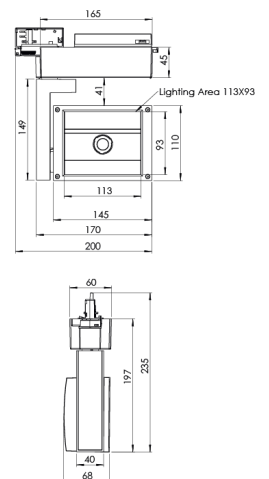

<b>Product Family</b>	Velor
<b>Adjustability</b>	Adjustable: 340° - 90°
<b>Color</b>	White- Black- Gray- RAL
<b>Mounting Type</b>	Track
<b>Body</b>	Die-cast aluminium body with electrostatic powder coated
<b>Light Source</b>	COB LED
<b>Color Temperature</b>	2700-3000-4000-5000-6500K
<b>Color Rendering Index</b>	CRI>80,CRI>90
<b>Power</b>	20 W
<b>Power Factor</b>	Pf>90
<b>Luminaire Efficiency</b>	100lm/W
<b>Light Beam Angle</b>	ASYM.
<b>Lumen</b>	2000 lm
<b>Operating Voltage</b>	220-240V AC / 50-60 Hz
<b>Light Source Lifetime</b>	50.000 hours Led lifetime
<b>Optic</b>	High efficiency reflector and tempered glass
<b>Control Type</b>	On/Off- Dali
<b>Electrical Insulation Class</b>	Class II
<b>Optional Features</b>	Emergency kit system can be integrated
<b>Sealing</b>	IP40
<b>Weight</b>	1,6 Kg
<b>Dimensions</b>	93 x 113 x 197 mm

## DIMENSIONS

Lumen value is given according to 3000K value.

Luminaire is F-marked and suitable for direct mounting on normally flammable surfaces.

All components are provided with 5 year limited guarantee. A qualified electrician must ensure proper installation of the product.