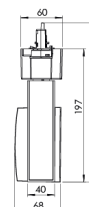

DIMENSIONS

Lumen value is given according to 3000K value.

Luminaire is F-marked and suitable for direct mounting on normally flammable surfaces.

All components are provided with 5 year limited guarantee. A qualified electrician must ensure proper installation of the product.