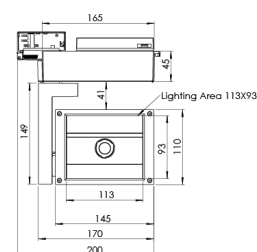

<b>Product Family</b>	Velor
<b>Adjustability</b>	Adjustable: 340° - 90°
<b>Color</b>	White- Black- Gray- RAL
<b>Mounting Type</b>	Track
<b>Body</b>	Die-cast aluminium body with electrostatic powder coated

<b>Control Type</b>	On/Off- Dali
<b>Electrical Insulation Class</b>	Class II
<b>Optional Features</b>	Emergency kit system can be integrated

<b>Sealing</b>	IP40
<b>Weight</b>	1,6 Kg
<b>Dimensions</b>	93 x 113 x 197 mm

## DIMENSIONS

Lumen value is given according to 3000K value.

Luminaire is F-marked and suitable for direct mounting on normally flammable surfaces.

All components are provided with 5 year limited guarantee. A qualified electrician must ensure proper installation of the product.