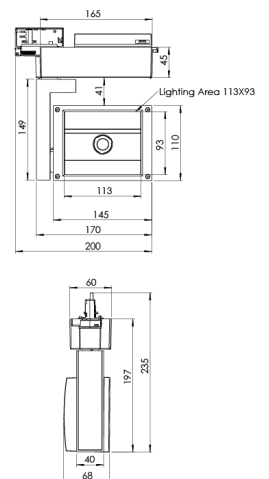

Product Family	Velor
Adjustability	Adjustable: 340° - 90°
Color	White- Black- Gray- RAL
Mounting Type	Track
Body	Die-cast aluminium body with electrostatic powder coated
Light Source	COB LED
Color Temperature	2700-3000-4000-5000-6500K
Color Rendering Index	CRI>80,CRI>90
Power	35 W
Power Factor	Pf>90
Luminaire Efficiency	100lm/W
Light Beam Angle	ASYM.
Lumen	3500 lm
Operating Voltage	220-240V AC / 50-60 Hz
Light Source Lifetime	50.000 hours Led lifetime
Optic	High efficiency reflector and tempered glass
Control Type	On/Off- Dali
Electrical Insulation Class	Class II
Optional Features	Emergency kit system can be integrated
Sealing	IP40
Weight	1,6 Kg
Dimensions	93 x 113 x 197 mm

DIMENSIONS

Lumen value is given according to 3000K value.

Luminaire is F-marked and suitable for direct mounting on normally flammable surfaces.

All components are provided with 5 year limited guarantee. A qualified electrician must ensure proper installation of the product.