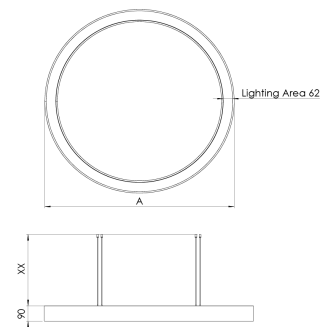

<b>Product Family</b>	Velora
<b>Adjustability</b>	Fixed
<b>Color</b>	White- Black- Gray- RAL
<b>Mounting Type</b>	Pendant
<b>Body</b>	Extruded aluminium body with electrostatic powder coated
<b>Light Source</b>	MP LED
<b>Color Temperature</b>	2700-3000-4000-5000-6500K
<b>Color Rendering Index</b>	CRI>80, CRI>90
<b>Power</b>	35 W
<b>Power Factor</b>	Pf>90
<b>Luminaire Efficiency</b>	57 lm/W
<b>Light Beam Angle</b>	120°
<b>Lumen</b>	1995 lm
<b>Operating Voltage</b>	220-240V AC / 50-60 Hz
<b>Light Source Lifetime</b>	50.000 hours Led lifetime
<b>Optic</b>	High efficiency opal diffusers
<b>Control Type</b>	On/Off
<b>Electrical Insulation Class</b>	Class II
<b>Optional Features</b>	Emergency kit system can be integrated
<b>Sealing</b>	IP20
<b>Weight</b>	3,3 Kg
<b>Dimensions</b>	Ø600 × 90 mm

## DIMENSIONS

Lumen value is given according to 4000K value.

Luminaire is F-marked and suitable for direct mounting on normally flammable surfaces.

All components are provided with 5 year limited guarantee. A qualified electrician must ensure proper installation of the product.