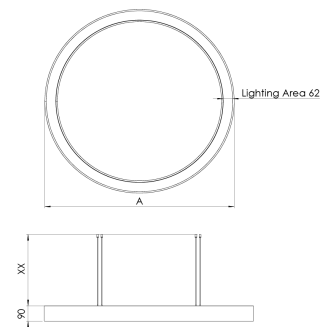

Product Family	Velora
Adjustability	Fixed
Color	White- Black- Gray- RAL
Mounting Type	Pendant
Body	Extruded aluminium body with electrostatic powder coated
Light Source	MP LED
Color Temperature	2700-3000-4000-5000-6500K
Color Rendering Index	CRI>80, CRI>90
Power	55 W
Power Factor	Pf>90
Luminaire Efficiency	57 lm/W
Light Beam Angle	120°
Lumen	3135 lm
Operating Voltage	220-240V AC / 50-60 Hz
Light Source Lifetime	50.000 hours Led lifetime
Optic	High efficiency opal diffusers
Control Type	On/Off
Electrical Insulation Class	Class II
Optional Features	Emergency kit system can be integrated
Sealing	IP20
Weight	4,8 Kg
Dimensions	Ø900 × 90 mm

DIMENSIONS

Lumen value is given according to 4000K value.

Luminaire is F-marked and suitable for direct mounting on normally flammable surfaces.

All components are provided with 5 year limited guarantee. A qualified electrician must ensure proper installation of the product.