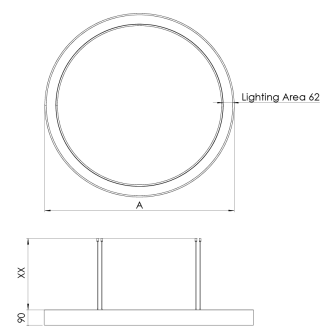

<b>Product Family</b>	Velora
<b>Adjustability</b>	Fixed
<b>Color</b>	White- Black- Gray- RAL
<b>Mounting Type</b>	Pendant
<b>Body</b>	Extruded aluminium body with electrostatic powder coated

<b>Light Source</b>	MP LED
<b>Color Temperature</b>	2700-3000-4000-5000-6500K
<b>Color Rendering Index</b>	CRI>80, CRI>90
<b>Power</b>	80 W
<b>Power Factor</b>	Pf>90
<b>Luminaire Efficiency</b>	57 lm/W
<b>Light Beam Angle</b>	120°
<b>Lumen</b>	4560 lm
<b>Operating Voltage</b>	220-240V AC / 50-60 Hz
<b>Light Source Lifetime</b>	50.000 hours Led lifetime
<b>Optic</b>	High efficiency opal diffusers

<b>Control Type</b>	On/Off
<b>Electrical Insulation Class</b>	Class II
<b>Optional Features</b>	Emergency kit system can be integrated

<b>Sealing</b>	IP20
<b>Weight</b>	6,3 Kg
<b>Dimensions</b>	Ø1200 × 90 mm

## DIMENSIONS

Lumen value is given according to 4000K value.

Luminaire is F-marked and suitable for direct mounting on normally flammable surfaces.

All components are provided with 5 year limited guarantee. A qualified electrician must ensure proper installation of the product.