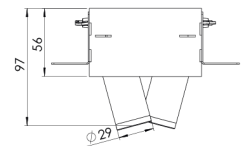

DIMENSIONS

Lumen value is given according to 3000K value.
Luminaire is F-marked and suitable for direct mounting on normally flammable surfaces.
All components are provided with 5 year limited guarantee. A qualified electrician must ensure proper installation of the product.