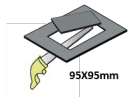

DIMENSIONS

Lumen value is given according to 3000K value.
Luminaire is F-marked and suitable for direct mounting on normally flammable surfaces.
All components are provided with 5 year limited guarantee. A qualified electrician must ensure proper installation of the product.