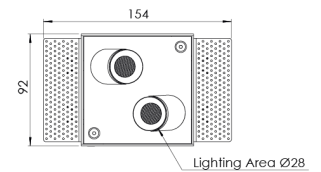

<b>Product Family</b>	Vesta
<b>Adjustability</b>	Adjustable: 15° & 15° - 360°
<b>Color</b>	White- Black- Gray- RAL
<b>Mounting Type</b>	Trimless Adjustable
<b>Body</b>	Die-cast aluminium body with electrostatic powder coated

<b>Control Type</b>	On/Off- Dali
<b>Electrical Insulation Class</b>	Class II
<b>Optional Features</b>	Emergency kit system can be integrated

<b>Sealing</b>	IP20
<b>Weight</b>	0,85 Kg
<b>Dimensions</b>	92 x 154 x 97 mm

## DIMENSIONS

Lumen value is given according to 3000K value.  
 Luminaire is F-marked and suitable for direct mounting on normally flammable surfaces.  
 All components are provided with 5 year limited guarantee. A qualified electrician must ensure proper installation of the product.