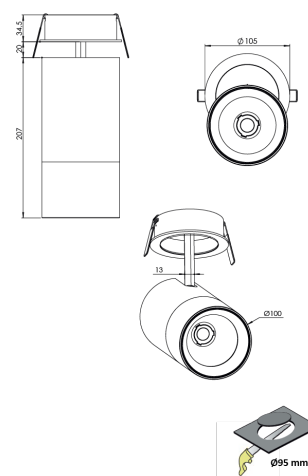

Product Family	Vetra
Adjustability	Adjustable: 350° - 90°
Color	White- Black- Gray- RAL
Mounting Type	Adjustable Recessed Mounted
Body	Extruded aluminium body with electrostatic powder coated

Light Source	COB LED
Color Temperature	2700-3000-4000-5000-6500K
Color Rendering Index	CRI>80,CRI>90
Power	20 W
Power Factor	Pf>90
Luminaire Efficiency	105lm/W
Light Beam Angle	15°,24°,40°,60°
Lumen	2096 lm
Operating Voltage	220-240V AC / 50-60 Hz
Light Source Lifetime	50.000 hours Led lifetime
Optic	High efficiency reflector and PC glass

Control Type	On/Off – Dali
Electrical Insulation Class	Class I
Optional Features	Emergency kit system can be integrated

Sealing	IP20
Weight	1 Kg
Dimensions	Ø100 x 207mm

DIMENSIONS

Lumen value is given according to 4000K value.