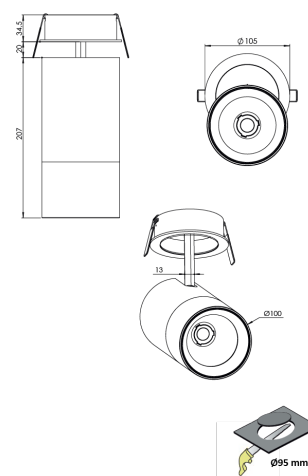

Product Family	Vetra
Adjustability	Adjustable: 350° - 90°
Color	White- Black- Gray- RAL
Mounting Type	Adjustable Recessed Mounted
Body	Extruded aluminium body with electrostatic powder coated

Light Source	COB LED
Color Temperature	2700-3000-4000-5000-6500K
Color Rendering Index	CRI>80,CRI>90
Power	28 W
Power Factor	Pf>90
Luminaire Efficiency	105lm/W
Light Beam Angle	15°,24°,40°,60°
Lumen	2950 lm
Operating Voltage	220-240V AC / 50-60 Hz
Light Source Lifetime	50.000 hours Led lifetime
Optic	High efficiency reflector and PC glass

Control Type	On/Off – Dali
Electrical Insulation Class	Class I
Optional Features	Emergency kit system can be integrated

Sealing	IP20
Weight	1 Kg
Dimensions	Ø100 x 207mm

DIMENSIONS

Lumen value is given according to 4000K value.