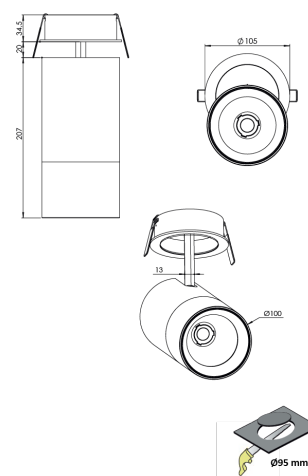

Product Family	Vetra
Adjustability	Adjustable: 350° - 90°
Color	White- Black- Gray- RAL
Mounting Type	Adjustable Recessed Mounted
Body	Extruded aluminium body with electrostatic powder coated

Light Source	COB LED
Color Temperature	2700-3000-4000-5000-6500K
Color Rendering Index	CRI>80,CRI>90
Power	35 W
Power Factor	Pf>90
Luminaire Efficiency	105lm/W
Light Beam Angle	15°,24°,40°,60°
Lumen	3678 lm
Operating Voltage	220-240V AC / 50-60 Hz
Light Source Lifetime	50.000 hours Led lifetime
Optic	High efficiency reflector and PC glass

Control Type	On/Off – Dali
Electrical Insulation Class	Class I
Optional Features	Emergency kit system can be integrated

Sealing	IP20
Weight	1 Kg
Dimensions	Ø100 x 207mm

DIMENSIONS

Lumen value is given according to 4000K value.