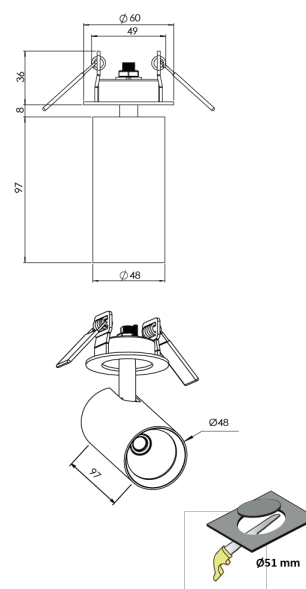

Product Family	Glimmer
Adjustability	Adjustable: 350°- 90°
Color	White- Black- Gray- RAL
Mounting Type	Adjustable Recessed Mounted
Body	Extruded aluminium body with electrostatic powder coated

Light Source	COB LED
Color Temperature	2700-3000-4000-5000-6500K
Color Rendering Index	CRI>80,CRI>90
Power	8 W
Power Factor	Pf>90
Luminaire Efficiency	103lm/W
Light Beam Angle	15°,24°,36°,60°
Lumen	824 lm
Operating Voltage	220-240V AC / 50-60 Hz
Light Source Lifetime	50.000 hours Led lifetime
Optic	High efficiency reflector and PC glass

Control Type	On/Off – Dali
Electrical Insulation Class	Class I
Optional Features	Emergency kit system can be integrated

Sealing	IP20
Weight	0,35 Kg
Dimensions	Ø48 x 97 mm

DIMENSIONS

Lumen value is given according to 4000K value.