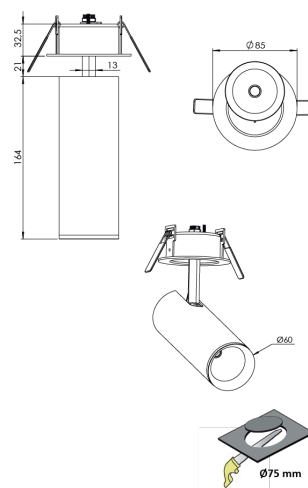

Product Family	Vetra
Adjustability	Adjustable: 350° - 90°
Color	White- Black- Gray- RAL
Mounting Type	Adjustable Recessed Mounted
Body	Extruded aluminium body with electrostatic powder coated

Light Source	COB LED
Color Temperature	2700-3000-4000-5000-6500K
Color Rendering Index	CRI>80,CRI>90
Power	11 W
Power Factor	Pf>90
Luminaire Efficiency	103lm/W
Light Beam Angle	15°,24°,36°,60°
Lumen	1133 lm
Operating Voltage	220-240V AC / 50-60 Hz
Light Source Lifetime	50.000 hours Led lifetime
Optic	High efficiency reflector and PC glass

Control Type	On/Off – Dali
Electrical Insulation Class	Class I
Optional Features	Emergency kit system can be integrated

Sealing	IP20
Weight	0,65 Kg
Dimensions	Ø60 x 164mm

DIMENSIONS

Lumen value is given according to 4000K value.