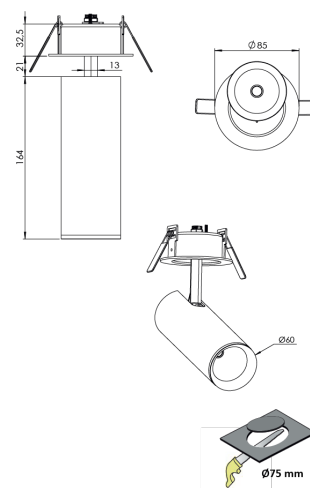

Product Family	Vetra
Adjustability	Adjustable: 350° - 90°
Color	White- Black- Gray- RAL
Mounting Type	Adjustable Recessed Mounted
Body	Extruded aluminium body with electrostatic powder coated
Light Source	COB LED
Color Temperature	2700-3000-4000-5000-6500K
Color Rendering Index	CRI>80,CRI>90
Power	7 W
Power Factor	Pf>90
Luminaire Efficiency	103lm/W
Light Beam Angle	15°,24°,36°,60°
Lumen	721 lm
Operating Voltage	220-240V AC / 50-60 Hz
Light Source Lifetime	50.000 hours Led lifetime
Optic	High efficiency reflector and PC glass
Control Type	On/Off – Dali
Electrical Insulation Class	Class I
Optional Features	Emergency kit system can be integrated
Sealing	IP20
Weight	0,65 Kg
Dimensions	Ø60 x 164mm

DIMENSIONS

Lumen value is given according to 4000K value.

Luminaire is F-marked and suitable for direct mounting on normally flammable surfaces.

All components are provided with 5 year limited guarantee. A qualified electrician must ensure proper installation of the product.