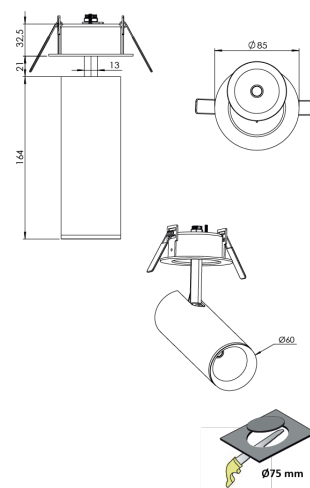

Product Family	Vetra
Adjustability	Adjustable: 350° - 90°
Color	White- Black- Gray- RAL
Mounting Type	Adjustable Recessed Mounted
Body	Extruded aluminium body with electrostatic powder coated

Light Source	COB LED
Color Temperature	2700-3000-4000-5000-6500K
Color Rendering Index	CRI>80,CRI>90
Power	9 W
Power Factor	Pf>90
Luminaire Efficiency	103lm/W
Light Beam Angle	15°,24°,36°,60°
Lumen	927 lm
Operating Voltage	220-240V AC / 50-60 Hz
Light Source Lifetime	50.000 hours Led lifetime
Optic	High efficiency reflector and PC glass

Control Type	On/Off – Dali
Electrical Insulation Class	Class I
Optional Features	Emergency kit system can be integrated

Sealing	IP20
Weight	0,65 Kg
Dimensions	Ø60 x 164mm

DIMENSIONS

Lumen value is given according to 4000K value.