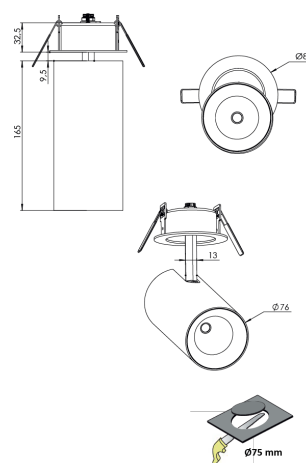

Product Family	Vetra
Adjustability	Adjustable: 350° - 90°
Color	White- Black- Gray- RAL
Mounting Type	Adjustable Recessed Mounted
Body	Extruded aluminium body with electrostatic powder coated

Light Source	COB LED
Color Temperature	2700-3000-4000-5000-6500K
Color Rendering Index	CRI>80,CRI>90
Power	14 W
Power Factor	Pf>90
Luminaire Efficiency	103lm/W
Light Beam Angle	15°,24°,36°,60°
Lumen	1442 lm
Operating Voltage	220-240V AC / 50-60 Hz
Light Source Lifetime	50.000 hours Led lifetime
Optic	High efficiency reflector and PC glass

Control Type	On/Off – Dali
Electrical Insulation Class	Class I
Optional Features	Emergency kit system can be integrated

Sealing	IP20
Weight	0,85 Kg
Dimensions	Ø76 x 165mm

DIMENSIONS

Lumen value is given according to 4000K value.