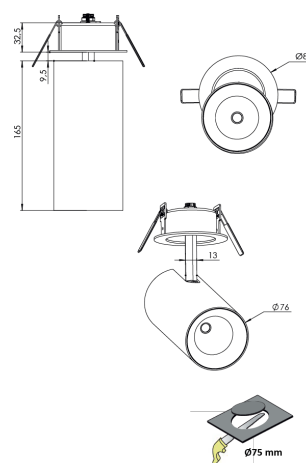

Product Family	Vetra
Adjustability	Adjustable: 350° - 90°
Color	White- Black- Gray- RAL
Mounting Type	Adjustable Recessed Mounted
Body	Extruded aluminium body with electrostatic powder coated

Light Source	COB LED
Color Temperature	2700-3000-4000-5000-6500K
Color Rendering Index	CRI>80,CRI>90
Power	9 W
Power Factor	Pf>90
Luminaire Efficiency	103lm/W
Light Beam Angle	15°,24°,36°,60°
Lumen	927 lm
Operating Voltage	220-240V AC / 50-60 Hz
Light Source Lifetime	50.000 hours Led lifetime
Optic	High efficiency reflector and PC glass

Control Type	On/Off – Dali
Electrical Insulation Class	Class I
Optional Features	Emergency kit system can be integrated

Sealing	IP20
Weight	0,85 Kg
Dimensions	Ø76 x 165mm

DIMENSIONS

Lumen value is given according to 4000K value.