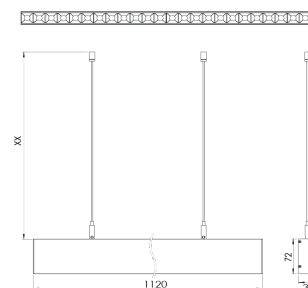

Product Family	Viora
Adjustability	Fixed
Color	White- Black- Gray- RAL
Mounting Type	Pendant
Body	Extruded aluminium body with electrostatic powder coated
Light Source	HP LED
Color Temperature	2700-3000-4000-5000-6500K
Color Rendering Index	CRI>80
Power	35 W
Power Factor	Pf>90
Luminaire Efficiency	120 lm/W
Light Beam Angle	12°,36°,48°,10X35°
Lumen	4200 lm
Operating Voltage	220-240V AC / 50-60 Hz
Light Source Lifetime	50.000 hours Led lifetime
Optic	High efficiency optic in metallized thermoplastic and built into the innovative anti-glare screen
Control Type	On/Off
Electrical Insulation Class	Class I
Optional Features	Emergency kit system can be integrated
Sealing	IP20
Weight	1,8 Kg
Dimensions	33 x 72 x L : 1120 mm

DIMENSIONS

Lumen value is given according to 3000K value.

Luminaire is F-marked and suitable for direct mounting on normally flammable surfaces.

All components are provided with 5 year limited guarantee. A qualified electrician must ensure proper installation of the product.