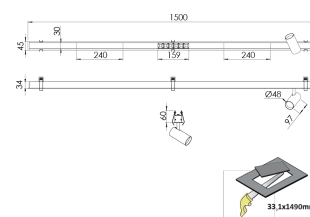

Product Family	Volin
Adjustability	Fixed
Color	White- Black- Gray- RAL
Mounting Type	Recessed Mounted
Body	Extruded aluminium body with electrostatic powder coated

Light Source	MP LED
Color Temperature	2700-3000-4000-5000-6500K
Color Rendering Index	CRI>80, CRI>90
Power	41 W
Power Factor	Pf>90
Luminaire Efficiency	90lm/W
Light Beam Angle	120°
Lumen	3684 lm
Operating Voltage	220-240V AC / 50-60 Hz
Light Source Lifetime	50.000 hours Led lifetime

Control Type	On/Off
Electrical Insulation Class	Class I
Optional Features	Emergency kit system can be integrated

Sealing	IP20
Weight	2,1 Kg
Dimensions	45 x 34 x 1500 mm

DIMENSIONS

Lumen value is given according to 4000K value.