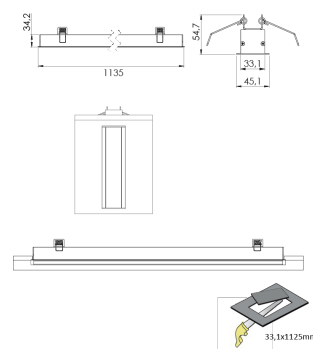

Product Family	Volin
Adjustability	Fixed
Color	White- Black- Gray- RAL
Mounting Type	Recessed Mounted
Body	Extruded aluminium body with electrostatic powder coated

Light Source	MP LED
Color Temperature	2700-3000-4000-5000-6500K
Color Rendering Index	CRI>80, CRI>90
Power	35 W
Power Factor	Pf>90
Luminaire Efficiency	65lm/W
Light Beam Angle	120°
Lumen	2275 lm
Operating Voltage	220-240V AC / 50-60 Hz
Light Source Lifetime	50.000 hours Led lifetime
Optic	High efficiency opal diffusers

Control Type	On/Off- Dali
Electrical Insulation Class	Class I
Optional Features	Emergency kit system can be integrated

Sealing	IP20
Weight	1,7 Kg
Dimensions	45,1 x 34,2 x 1135 mm

DIMENSIONS

Lumen value is given according to 4000K value.